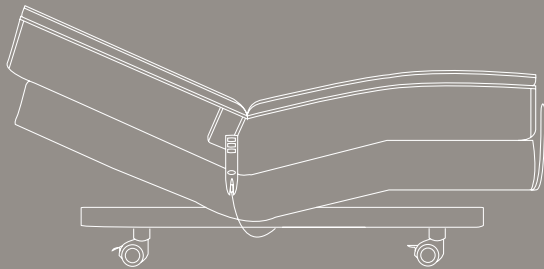

AXION 15

The DUX® Axion 15 combines the benefits of the DUX sleep system with the elevation capabilities of an adjustable bed. Its multi-layered Swedish steel springs offer the perfect combination of stability and support, while its dynamic, silent motor helps you settle into just the right height and angle.

SIZES & DIMENSIONS		SPRING COUNT	RETAIL PRICES*
TWIN LONG	38 X 80"	896	$7,990
QUEEN	60 x 80"	1,416	$13,260

* PRICES INCLUDE XUPPORT TOP PAD

LEG HEIGHT (INCLUDED WITH BED)	4 3/4"
TOTAL BED HEIGHT (INCLUDING LEGS)	21 1/4"
TOTAL BED HEIGHT WITH XUPPORT TOP PAD	23 3/4"