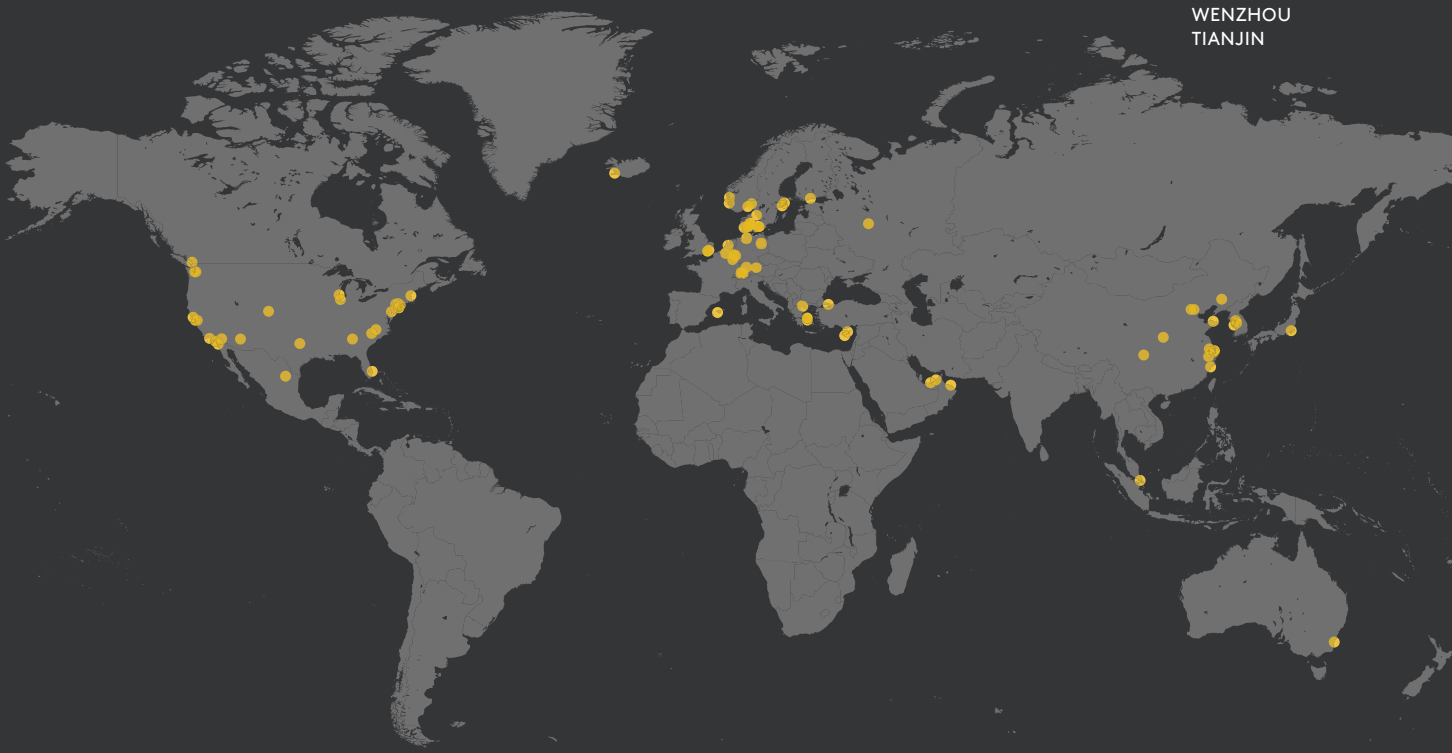

AUSTRALIA
SYDNEY

BELGIUM
BRUSSELS

CANADA
VANCOUVER

CHINA
SHANGHAI
WUXI
HUANGZHOU
YANTAI
BEIJING
XIAN
WENZHO
TIANJIN

CYPRUS
LIMASSOL
NICOSIA

DENMARK
COPENHAGEN
ESBJERG
RANDERS
VEJLE
ÅRHUS

FINLAND
HELSINKI

GERMANY
BERLIN
COLOGNE
MUNICH
STUTTGA

GREECE
ATHENS
THESSALONIKI

ICELAND
REYKJAVIK

KOREA
SEOUL

LUXEMBURG
LUXEMBURG CITY

MEXICO
MONTERREY

NORWAY
BERGEN
OSLO
TØNSBERG

SPAIN
MALLORCA

SWEDEN
GOTHENBURG
MALMÖ
STOCKHOLM

SWITZERLAND
LENZBURG
ZURICH

TAIWAN
TAIPEI

TURKEY
ISTANBUL

UNITED ARAB EMIRATES
DUBAI

UNITED KINGDOM
LONDON

UNITED STATES
ATLANTA
BELLEVUE
BOCA RATON
BOSTON
CHICAGO
GREENWICH
LA JOLLA
MANHASSET
NEW YORK
NEWPORT BEACH
PALO ALTO
RALEIGH
RIDGEWOOD
SAN FRANCISCO
SAN RAFAEL
SCOTTSDALE
SOUTHERN PINES
SUMMIT
WASHINGTON, D.C.
WEST HOLLYWOOD

THE WORLD'S MOST PRESTIGIOUS HOTELS TRUST DUX®

With The DUX Bed available in over 100 luxury hotels worldwide, you're guaranteed a great night's sleep no matter where you are in the world. Visit DUXIANA.com for featured hotels & promotions.