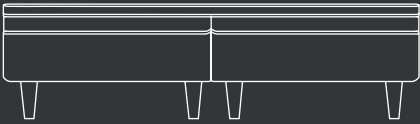

THE DUX BED

BED SPECIFICATIONS & PRICING GUIDE