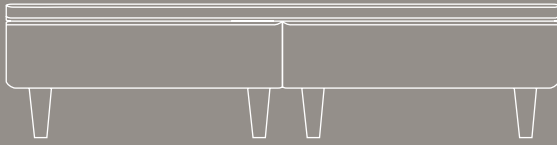

THE DUX BED IS BUILT TO LAST

DYNAMIC CONTOURING FOR FULL-BODY SUPPORT

THE ENVIRONMENTALLY RESPONSIBLE CHOICE

OEKO-TEX 100 CERTIFICATION

1001

The DUX® 1001 dynamic two layer spring construction is the perfect introduction to legendary DUX comfort and support. The DUX 1001 is based on the original DUX bed design - first manufactured in 1926.

SIZES & DIMENSIONS		SPRING COUNT	RETAIL PRICES*
TWIN SHORT	38 x 75"	1,024	\$3,725
TWIN LONG	38 x 80"	1,092	\$3,725
FULL	54 x 75"	1,492	\$4,760
QUEEN	60 x 80"	1,776	\$5,355
CAL. KING	71 x 83"	2,162	\$6,190
DUAL CAL. KING	71 x 83"	2,112	\$6,895
KING	76 x 80"	2,244	\$6,325
DUAL KING	76 x 80"	2,184	\$7,030

* PRICES INCLUDE XUPPORT TOP PAD

MATTRESS HEIGHT	10 1/4"
MATTRESS HEIGHT WITH XUPPORT TOP PAD	12 3/4"
RECOMMENDED LEG HEIGHTS	7 3/4", 9", 11 3/4"

UP TO 2,244
SPRINGS

XUPPORT
REMOVABLE
TOP PAD

BASED ON THE
ORIGINAL DUX
DESIGN