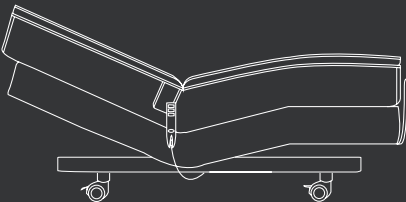

THE DUX BED

BED SPECIFICATIONS & PRICING GUIDE