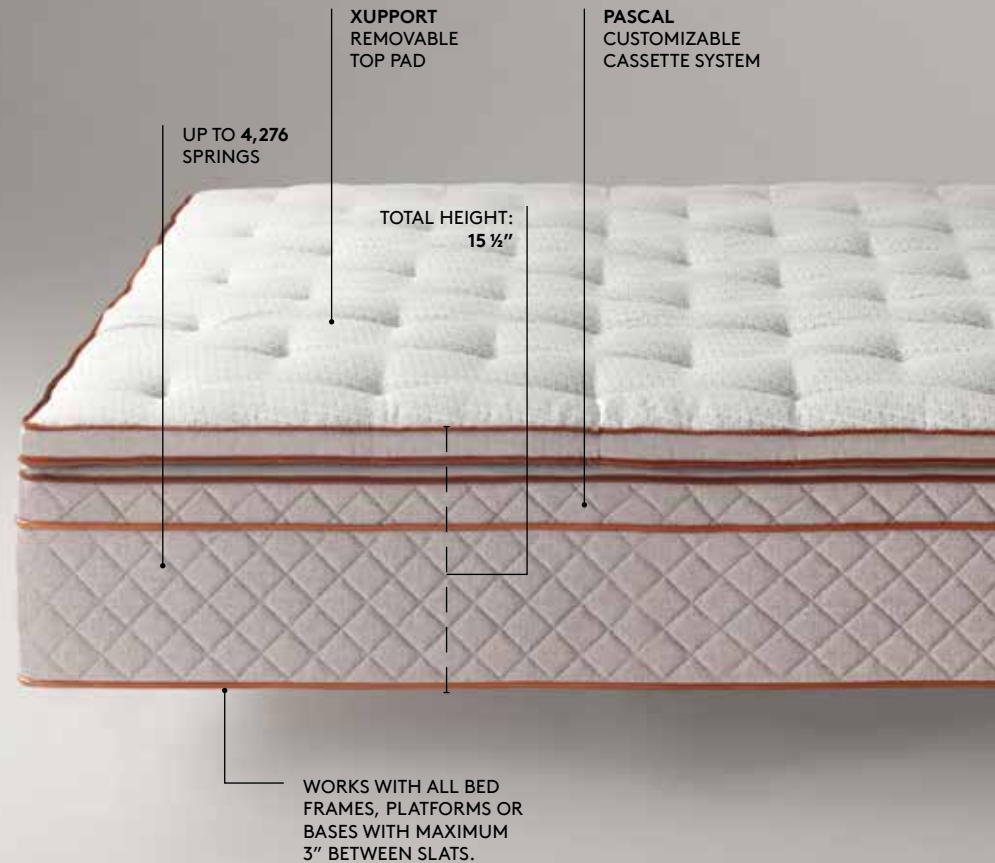

SIZES & DIMENSIONS		SPRING COUNT	RETAIL PRICES*
QUEEN	60 x 80"	3,288	\$43,360
CAL. KING	71 x 83"	4,008	\$52,950
KING	76 x 80"	4,188	\$54,950

* PRICES INCLUDE XUPPORT TOP PAD

BASE HEIGHT	8¾"
SPRING TOP HEIGHT	8¾"
TOTAL MATTRESS HEIGHT	17½"
MATTRESS HEIGHT WITH XUPPORT TOP PAD	20"
RECOMMENDED LEG HEIGHT	4¾"

303 FRAMELESS

The DUX® 303 Frameless has all the features of a DUX 3003 without an internal hardwood frame. Thousands of interconnected coils and Pascal, our customizable cassette system allow you to customize each side of the bed to your individual body shape and needs.

The DUX 303 Frameless is the perfect answer to those who may already have an existing bed frame or platform bed.

SIZES & DIMENSIONS		SPRING COUNT	RETAIL PRICES*
TWIN LONG	38 X 80"	2,156	\$5,240
QUEEN	60 X 80"	3,336	\$7,605
CAL. KING	71 X 83"	4,056	\$8,855
KING	76 X 80"	4,276	\$9,010

* PRICES INCLUDE XUPPORT TOP PAD

MATTRESS HEIGHT	13"
TOTAL MATTRESS HEIGHT WITH XUPPORT TOP PAD	15 ½"

VISIT A DUXIANA® STORE NEAR YOU TO DISCOVER THE DUX® DIFFERENCE

The only way to truly experience The DUX Bed is to lie down on one. We promise that it's unlike anything you've experienced. Imagine a bed with over 95 years of dedication and passion perfectly supporting you every night. Imagine waking up each morning not only ache-free, but also rested and rejuvenated. It's all possible with The DUX Bed.