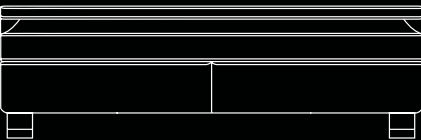

THE DUX BED

BED SPECIFICATIONS & PRICING GUIDE