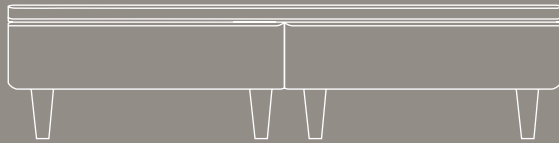

THE DUX BED IS BUILT TO LAST

DYNAMIC CONTOURING FOR FULL-BODY SUPPORT

THE ENVIRONMENTALLY RESPONSIBLE CHOICE

OEKO-TEX 100 CERTIFICATION

Available in dual or single base.

1001

The DUX® 1001 dynamic two layer spring construction is the perfect introduction to legendary DUX comfort and support. The DUX 1001 is based on the original DUX bed design - first manufactured in 1926.

SIZES & DIMENSIONS		SPRING COUNT	RETAIL PRICES*
TWIN SHORT	38 x 75"	1,024	\$4,510
TWIN LONG	38 x 80"	1,092	\$4,510
FULL	54 x 75"	1,492	\$5,765
QUEEN	60 x 80"	1,776	\$6,480
CAL. KING	71 x 83"	2,162	\$7,490
DUAL CAL. KING	71 x 83"	2,112	\$8,345
KING	76 x 80"	2,244	\$7,655
DUAL KING	76 x 80"	2,184	\$8,510

* PRICES INCLUDE XUPPORT TOP PAD

MATTRESS HEIGHT	10 1/4"
MATTRESS HEIGHT WITH XUPPORT TOP PAD	12 3/4"
RECOMMENDED LEG HEIGHTS	7 3/4", 9", 11 3/4"

UP TO 2,244 SPRINGS

XUPPORT REMOVABLE TOP PAD

BASED ON THE ORIGINAL DUX DESIGN