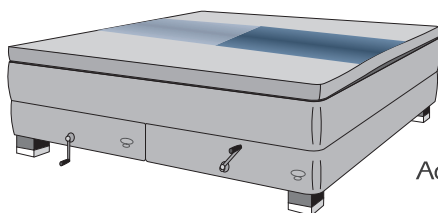

>> Adjustable Lumbar Support

To crank it up a notch, the DUX 8888 offers independent Adjustable Lumbar Support for each side of the bed.

>> Extra Support

At DUX we offer you three top pads to choose from as an integral part of your DUX 8888. These include the deeply tufted Xstandard, Xsupport and Duxense top pads.

DIMENSIONS AND SPECIFICATIONS

European Sizes:

90 x 200 / 210 cm
105 x 200 / 210 cm
120 x 200 / 210 cm
140 x 200 / 210 cm
160 x 200 / 210 cm
180 x 200 / 210 cm

Spring Count:

1956 / 2004
2268 / 2324
2664 / 2728
3060 / 3132
3444 / 3526
3912 / 4008

Dimensions:

1. Mattress Height (excluding legs): 44 cm
   - Spring Top Height: 22 cm
   - Base Height: 22 cm
   - Recommended Leg Heights: 12 cm
2. (Only split bases are available for bed over 120 cm wide)

The DUX 8888 cannot be ordered in custom sizes. It is available in certain USA sizes. Please contact your local store to inquire. The spring system comes with a 20-year limited warranty.

EXCLUSIVELY AT
DUXIANA
STORES

www.DUXIANA.com