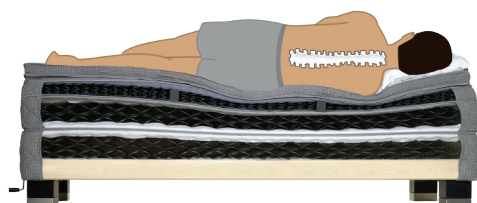

EXPERIENCE THE DUX DIFFERENCE

>> Swedish Steel Springs

At the heart of the DUX 8888 are Swedish steel springs—nearly 4 times as many as an ordinary bed. More springs provide better contouring for your body, reducing pressure points which can help improve circulation.

>> Pascal Personal Comfort Zones

Everyone's body is unique. That's why the DUX 8888 features the Pascal Personal Comfort Zones, enabling each person to select the perfect setting for their shoulders, lower back and legs.