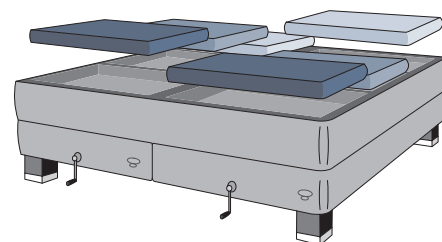

>> Adjustable Lumbar Support

To crank it up a notch, the DUX 8888 offers independent Adjustable Lumbar Support for each side of the bed.

>> Extra Support

At DUX we offer you three top pads to choose from as an integral part of your DUX 8888. These include the deeply tufted Xstandard, Xsupport and Duxense top pads.

DIMENSIONS AND SPECIFICATIONS

European Sizes:

90 x 200 / 210 cm
105 x 200 / 210 cm
120 x 200 / 210 cm
140 x 200 / 210 cm
160 x 200 / 210 cm
180 x 200 / 210 cm

Spring Count:

1956 / 2004
2268 / 2324
2664 / 2728
3060 / 3132
3444 / 3526
3912 / 4008

Dimensions:

1. Mattress Height (excluding legs): 44 cm
   - Spring Top Height: 22 cm
   - Base Height: 22 cm
   - Recommended Leg Heights: 12 cm
2. (Only split bases are available for bed over 120 cm wide)

The DUX 8888 cannot be ordered in custom sizes. It is available in certain USA sizes. Please contact your local store to inquire. The spring system comes with a 20-year limited warranty.

EXCLUSIVELY AT
DUXIANA
STORES

www.DUXIANA.com